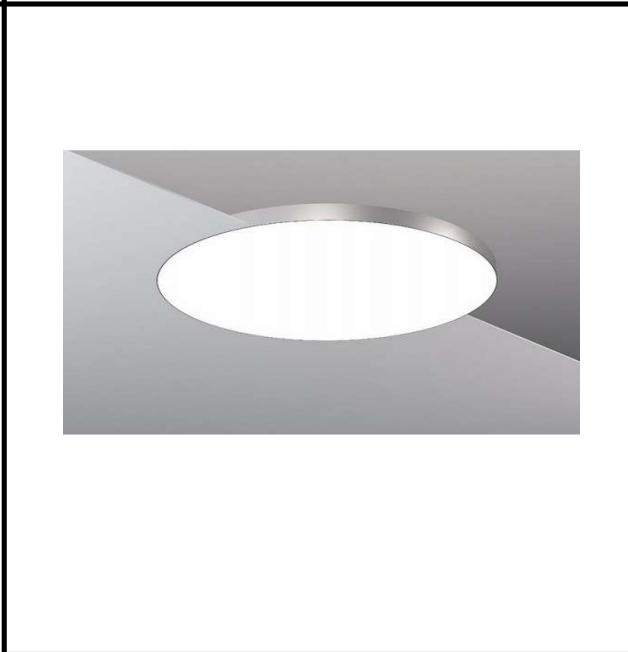

Sovitron Interior Pvt.Ltd.

<b>Model Name</b>	Disc Recessed /DLADISCDRD-50
<b>Description</b>	Architectural Light

Technical description	Image
-----------------------	-------

<b>Dimension</b>	Dia=600mm H=60/90/95mm
<b>Frame</b>	Aluminium
<b>Color Tempertaure</b>	4000K
<b>Power</b>	50W
<b>Total Luminous Flux</b>	5000 lm
<b>Efficacy</b>	100 lm/W
<b>IP rating</b>	50
<b>Color Rendering</b>	≥80
<b>Mounting</b>	Recessed
<b>Optics</b>	White Opal Diffuser
<b>Dimming</b>	NON-Dimmable
<b>Operating Voltage</b>	220-240 VAC
<b>Standard Lifetime</b>	L70 minimum at 50,000 burning hours