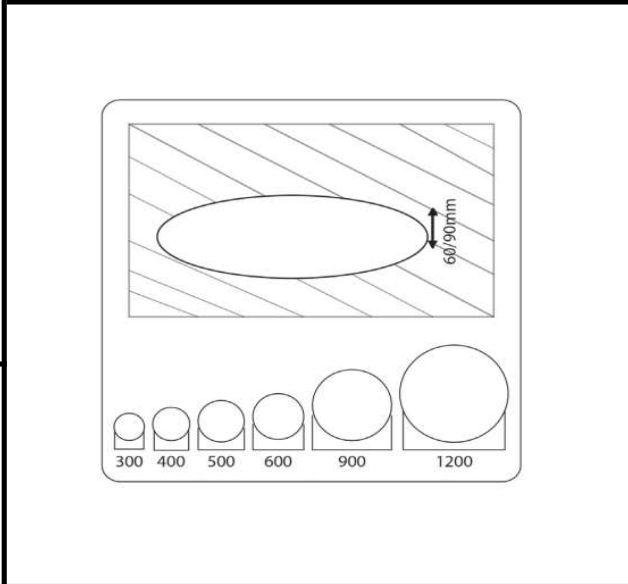

Sovitron Interior Pvt.Ltd.

<b>Model Name</b>	Disc Recessed /DLADISCDRD-50
<b>Description</b>	Architectural Light

Technical description	Image
-----------------------	-------

<b>Dimension</b>	Dia=600mm H=60/90/95mm
<b>Frame</b>	Aluminium
<b>Color Tempertaure</b>	4000K
<b>Power</b>	50W
<b>Total Luminous Flux</b>	5000 lm
<b>Efficacy</b>	100 lm/W
<b>IP rating</b>	50
<b>Color Rendering</b>	≥80
<b>Mounting</b>	Recessed
<b>Optics</b>	White Opal Diffuser
<b>Dimming</b>	NON-Dimmable
<b>Operating Voltage</b>	220-240 VAC
<b>Standard Lifetime</b>	L70 minimum at 50,000 burning hours

Dimension diagram
-------------------

**Remarks:-**

**Address: Plot #7 Saroorpur-Nangla Industrial Area,Ballabgarh-Sohna Road,Faridabad-121005**  
**Email: info@sovitron.com**